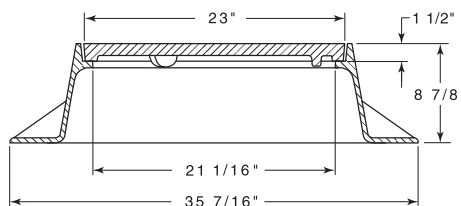

R-1538
Manhole Frame, Solid Lid

Heavy Duty

R-1540
Non-Rock Manhole Frame, Solid Lid

Heavy Duty

See p. 12 for Non-Rocking information.

R-1550
Manhole Frame, Solid Lid

Heavy Duty

Non-Rocking feature available, see p. 12.

Available Grate: **R-2578**

R-1550-A
Manhole Frame, Solid Lid

Heavy Duty

Non-Rocking feature available, see p. 12.

Available Grate: **R-2578**