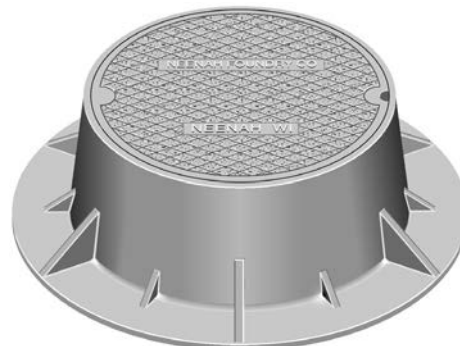

R-1538
Manhole Frame, Solid Lid

Heavy Duty

R-1540
Non-Rock Manhole Frame, Solid Lid

Heavy Duty

See p. 12 for Non-Rocking information.

R-1550
Manhole Frame, Solid Lid

Heavy Duty

Non-Rocking feature available, see p. 12.

Available Grate: **R-2578**

R-1550-A
Manhole Frame, Solid Lid

Heavy Duty

Non-Rocking feature available, see p. 12.

Available Grate: **R-2578**