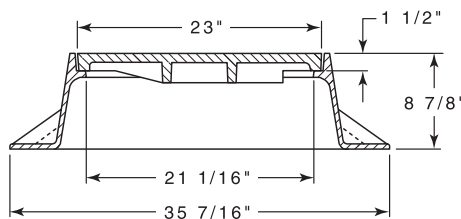

R-1538
Manhole Frame, Solid Lid

Heavy Duty

R-1540
Non-Rock Manhole Frame, Solid Lid

Heavy Duty

See p. 12 for Non-Rocking information.

R-1550
Manhole Frame, Solid Lid

Heavy Duty

Non-Rocking feature available, see p. 12.

Available Grate: **R-2578**

R-1550-A
Manhole Frame, Solid Lid

Heavy Duty

Non-Rocking feature available, see p. 12.

Available Grate: **R-2578**