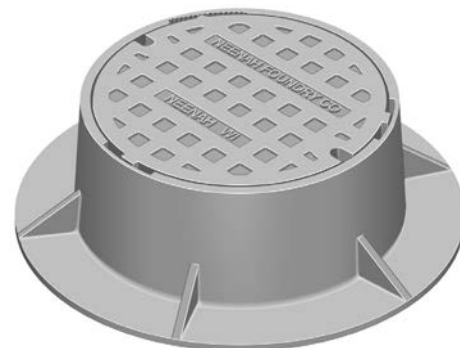

R-1538
Manhole Frame, Solid Lid

Heavy Duty

R-1540
Non-Rock Manhole Frame, Solid Lid

Heavy Duty

See p. 12 for Non-Rocking information.

R-1550
Manhole Frame, Solid Lid

Heavy Duty

Non-Rocking feature available, see p. 12.

Available Grate: **R-2578**

R-1550-A
Manhole Frame, Solid Lid

Heavy Duty

Non-Rocking feature available, see p. 12.

Available Grate: **R-2578**