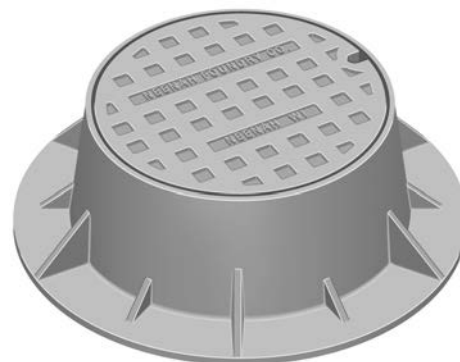

R-1538
Manhole Frame, Solid Lid

Heavy Duty

R-1540
Non-Rock Manhole Frame, Solid Lid

Heavy Duty

See p. 12 for Non-Rocking information.

R-1550
Manhole Frame, Solid Lid

Heavy Duty

Non-Rocking feature available, see p. 12.

Available Grate: **R-2578**

R-1550-A
Manhole Frame, Solid Lid

Heavy Duty

Non-Rocking feature available, see p. 12.

Available Grate: **R-2578**