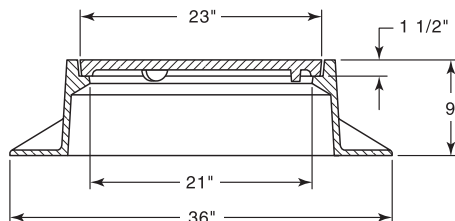

R-1538
Manhole Frame, Solid Lid

Heavy Duty

R-1540
Non-Rock Manhole Frame, Solid Lid

Heavy Duty

See p. 12 for Non-Rocking information.

R-1550
Manhole Frame, Solid Lid

Heavy Duty

Non-Rocking feature available, see p. 12.

Available Grate: **R-2578**

R-1550-A
Manhole Frame, Solid Lid

Heavy Duty

Non-Rocking feature available, see p. 12.

Available Grate: **R-2578**