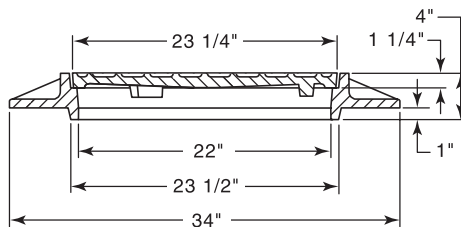

R-1538
Manhole Frame, Solid Lid

Heavy Duty

R-1540
Non-Rock Manhole Frame, Solid Lid

Heavy Duty

See p. 12 for Non-Rocking information.

R-1550
Manhole Frame, Solid Lid

Heavy Duty

Non-Rocking feature available, see p. 12.

Available Grate: **R-2578**

R-1550-A
Manhole Frame, Solid Lid

Heavy Duty

Non-Rocking feature available, see p. 12.

Available Grate: **R-2578**